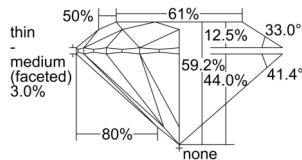

GIA®

FACSIMILE

GIA REPORT 1503224708

Verify this report at GIA.edu

GIA NATURAL DIAMOND DOSSIER®

August 20, 2024
GIA Report Number 1503224708
Shape and Cutting Style ..... Round Brilliant
Measurements ..... 4.83 - 4.85 x 2.86 mm

GRADING RESULTS

Carat Weight ..... 0.40 carat
Color Grade ..... H
Clarity Grade VS1
Cut Grade ..... Excellent

ADDITIONAL GRADING INFORMATION

Polish ..... Excellent
Symmetry ..... Excellent
Fluorescence ..... None
Clarity Characteristics ..... Crystal
Inscription(s): GIA 1503224708

PROPORTIONS

Profile to actual proportions

GRADING SCALES

GIA COLOR SCALE	GIA CLARITY SCALE	GIA CUT SCALE	
D	FLAWLESS	EXCELLENT	
E	INTERNALLY FLAWLESS		
F		VVS₁	VERY GOOD
G	VVS₂		
H	VS₁	GOOD	
I	VS₂		
J	SI₁	FAIR	
K	SI₂		
L	I₁	POOR	
M			
N			
O	I₂		
P			
Q	I₃		
R			
S			
T			
U			
V			
W			
X			
Y			
Z