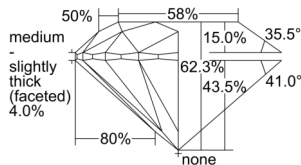

GIA®

FACSIMILE

GIA REPORT 1503226280

Verify this report at GIA.edu

GIA NATURAL DIAMOND DOSSIER®

August 21, 2024
GIA Report Number 1503226280
Shape and Cutting Style ..... Round Brilliant
Measurements ..... 6.12 - 6.16 x 3.83 mm

GRADING RESULTS

Carat Weight ..... 0.90 carat
Color Grade ..... J
Clarity Grade S11
Cut Grade ..... Excellent

ADDITIONAL GRADING INFORMATION

Polish ..... Excellent
Symmetry ..... Excellent
Fluorescence ..... Faint
Clarity Characteristics ..... Crystal, Cloud
Inscription(s): GIA 1503226280

PROPORTIONS

Profile to actual proportions

GRADING SCALES

GIA COLOR SCALE	GIA CLARITY SCALE	GIA CUT SCALE	
D	FLAWLESS	EXCELLENT	
E	INTERNALLY FLAWLESS		
F		VVS₁	VERY GOOD
G	VVS₂		
H	VS₁	GOOD	
I	VS₂		
J	S1₁	FAIR	
K	S1₂		
L	I₁	POOR	
M	I₂		
N	I₃		
O			
P			
Q			
R			
S			
T			
U			
V			
W			
X			
Y			
Z