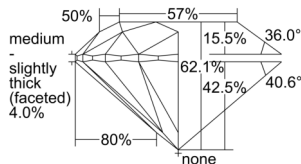

GIA®

FACSIMILE

GIA REPORT 1503227453

Verify this report at GIA.edu

GIA NATURAL DIAMOND DOSSIER®

August 21, 2024
GIA Report Number 1503227453
Shape and Cutting Style ..... Round Brilliant
Measurements ..... 6.13 - 6.16 x 3.82 mm

GRADING RESULTS

Carat Weight ..... 0.90 carat
Color Grade ..... J
Clarity Grade VVS1
Cut Grade ..... Excellent

ADDITIONAL GRADING INFORMATION

Polish ..... Excellent
Symmetry ..... Excellent
Fluorescence ..... None
Clarity Characteristics ..... Pinpoint
Inscription(s): GIA 1503227453

PROPORTIONS

Profile to actual proportions

GRADING SCALES

GIA COLOR SCALE	GIA CLARITY SCALE	GIA CUT SCALE	
D	FLAWLESS	EXCELLENT	
E	INTERNALLY FLAWLESS		
F		VVS₁	VERY GOOD
G	VVS₂		
H	VS₁	GOOD	
I	VS₂		
J	SI₁	FAIR	
K	SI₂		
L	I₁	POOR	
M			
N			
O	I₂		
P			
Q			
R	I₃		
S			
T			
U			
V			
W			
X			
Y			
Z