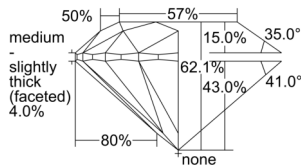

GIA®

FACSIMILE

GIA REPORT 1503227876

Verify this report at GIA.edu

GIA NATURAL DIAMOND DOSSIER®

August 22, 2024
GIA Report Number 1503227876
Shape and Cutting Style ..... Round Brilliant
Measurements ..... 5.06 - 5.09 x 3.15 mm

GRADING RESULTS

Carat Weight ..... 0.50 carat
Color Grade ..... F
Clarity Grade VS2
Cut Grade ..... Excellent

ADDITIONAL GRADING INFORMATION

Polish ..... Excellent
Symmetry ..... Excellent
Fluorescence ..... None
Clarity Characteristics ..... Cloud, Crystal
Inscription(s): GIA 1503227876

PROPORTIONS

Profile to actual proportions

GRADING SCALES

GIA COLOR SCALE	GIA CLARITY SCALE	GIA CUT SCALE	
D	FLAWLESS	EXCELLENT	
E	INTERNALLY FLAWLESS		
F		VVS₁	VERY GOOD
G	VVS₂		
H	VS₁	GOOD	
I	VS₂		
J	SI₁	FAIR	
K	SI₂		
L	I₁	POOR	
M			
N			
O	I₂		
P			
Q			
R	I₃		
S			
T			
U			
V			
W			
X			
Y			
Z