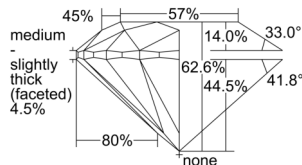

GIA®

FACSIMILE

GIA REPORT 1503230695

Verify this report at GIA.edu

GIA NATURAL DIAMOND DOSSIER®

August 21, 2024
GIA Report Number 1503230695
Shape and Cutting Style ..... Round Brilliant
Measurements ..... 4.68 - 4.72 x 2.94 mm

GRADING RESULTS

Carat Weight ..... 0.40 carat
Color Grade ..... E
Clarity Grade S11
Cut Grade ..... Excellent

ADDITIONAL GRADING INFORMATION

Polish ..... Excellent
Symmetry ..... Very Good
Fluorescence ..... None
Clarity Characteristics ..... Cloud
Inscription(s): GIA 1503230695

PROPORTIONS

Profile to actual proportions

GRADING SCALES

GIA COLOR SCALE

COLOREDNESS	D
	E
	F
	G
	H
	I
	J
NEAR COLORLESS	K
	L
FAIN	M
	N
	O
	P
VERY LIGHT	Q
	R
	S
	T
	U
	V
	W
	X
	Y
LIGHT	Z

GIA CLARITY SCALE

VERY VERY SLIGHTLY INCLUDED	FLAWLESS
	INTERNALLY FLAWLESS
VERY SLIGHTLY INCLUDED	VVS₁
	VVS₂
SLIGHTLY INCLUDED	VS₁
	VS₂
INCLUDED	I₁
	I₂
	I₃

GIA CUT SCALE

EXCELLENT
VERY GOOD
GOOD
FAIR
POOR