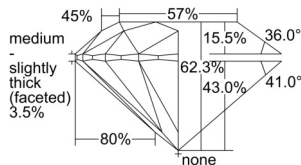

GIA®

FACSIMILE

GIA REPORT 1503235588

Verify this report at GIA.edu

GIA NATURAL DIAMOND DOSSIER®

August 21, 2024
GIA Report Number 1503235588
Shape and Cutting Style ..... Round Brilliant
Measurements ..... 5.09 - 5.12 x 3.18 mm

GRADING RESULTS

Carat Weight ..... 0.51 carat
Color Grade ..... D
Clarity Grade VS2
Cut Grade ..... Excellent

ADDITIONAL GRADING INFORMATION

Polish ..... Excellent
Symmetry ..... Excellent
Fluorescence ..... None
Clarity Characteristics ..... Crystal
Inscription(s): GIA 1503235588

PROPORTIONS

Profile to actual proportions

GRADING SCALES

GIA COLOR SCALE	GIA CLARITY SCALE	GIA CUT SCALE	
D	FLAWLESS	EXCELLENT	
E	INTERNALLY FLAWLESS		
F		VVS₁	VERY GOOD
G	VVS₂		
H	VS₁	GOOD	
I	VS₂		
J	SI₁	FAIR	
K	SI₂		
L	I₁	POOR	
M	I₂		
N	I₃		
O			
P			
Q			
R			
S			
T			
U			
V			
W			
X			
Y			
Z