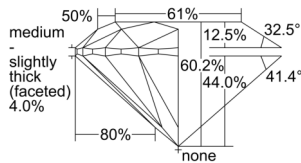

GIA®

FACSIMILE

GIA REPORT 1503245092

Verify this report at GIA.edu

GIA NATURAL DIAMOND DOSSIER®

August 22, 2024
GIA Report Number 1503245092
Shape and Cutting Style ..... Round Brilliant
Measurements ..... 5.21 - 5.25 x 3.15 mm

GRADING RESULTS

Carat Weight ..... 0.53 carat
Color Grade ..... G
Clarity Grade VS1
Cut Grade ..... Excellent

ADDITIONAL GRADING INFORMATION

Polish ..... Excellent
Symmetry ..... Excellent
Fluorescence ..... None
Clarity Characteristics..... Cloud, Indented Natural, Pinpoint
Inspection(s): GIA 1503245092

PROPORTIONS

Profile to actual proportions

GRADING SCALES

GIA COLOR SCALE	GIA CLARITY SCALE	GIA CUT SCALE	
D	FLAWLESS	EXCELLENT	
E	INTERNALLY FLAWLESS		
F		VVS₁	VERY GOOD
G	VVS₂		
H	VS₁	GOOD	
I	VS₂		
J	SI₁	FAIR	
K	SI₂		
L	I₁	POOR	
M	I₂		
N	I₃		
O			
P			
Q			
R			
S			
T			
U			
V			
W			
X			
Y			
Z