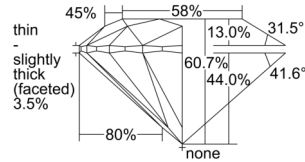

GIA®

FACSIMILE

GIA REPORT 1503245189

Verify this report at GIA.edu

GIA NATURAL DIAMOND DOSSIER®

August 21, 2024
GIA Report Number 1503245189
Shape and Cutting Style ..... Round Brilliant
Measurements ..... 4.57 - 4.59 x 2.78 mm

GRADING RESULTS

Carat Weight ..... 0.35 carat
Color Grade ..... G
Clarity Grade S11
Cut Grade ..... Excellent

ADDITIONAL GRADING INFORMATION

Polish ..... Excellent
Symmetry ..... Excellent
Fluorescence ..... Faint
Clarity Characteristics ..... Crystal, Feather
Inscription(s): GIA 1503245189

PROPORTIONS

GRADING SCALES

GIA COLOR SCALE	GIA CLARITY SCALE	GIA CUT SCALE	
COLOURLESS D	FLAWLESS	EXCELLENT	
E	INTERNALLY FLAWLESS		
F		VVS₁	VERY GOOD
G	VVS₂		
H	VS₁	GOOD	
I	VS₂		
J	S1₁	FAIR	
K	S1₂		
L	I₁	POOR	
M	I₂		
N	I₃		
O			
P			
Q			
R			
S			
T			
U			
V			
W			
X			
Y			
Z