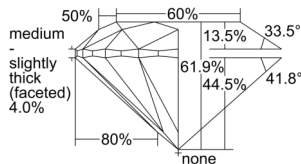

GIA®

FACSIMILE

GIA REPORT 1503251232

Verify this report at GIA.edu

GIA NATURAL DIAMOND DOSSIER®

August 22, 2024
GIA Report Number 1503251232
Shape and Cutting Style ..... Round Brilliant
Measurements ..... 4.32 - 4.35 x 2.68 mm

GRADING RESULTS

Carat Weight ..... 0.31 carat
Color Grade ..... G
Clarity Grade VS1
Cut Grade ..... Excellent

ADDITIONAL GRADING INFORMATION

Polish ..... Excellent
Symmetry ..... Excellent
Fluorescence ..... Strong Blue
Clarity Characteristics ..... Crystal, Pinpoint
Inscription(s): GIA 1503251232

PROPORTIONS

Profile to actual proportions

GRADING SCALES

GIA COLOR SCALE	GIA CLARITY SCALE	GIA CUT SCALE	
D	FLAWLESS	EXCELLENT	
E	INTERNALLY FLAWLESS		
F		VVS₁	VERY GOOD
G	VVS₂		
H	VS₁	GOOD	
I	VS₂		
J	SI₁	FAIR	
K	SI₂		
L	I₁	POOR	
M	I₂		
N	I₃		
O			
P			
Q			
R			
S			
T			
U			
V			
W			
X			
Y			
Z