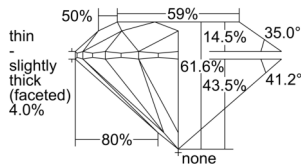

GIA®

FACSIMILE

GIA REPORT 1503251735

Verify this report at GIA.edu

GIA NATURAL DIAMOND DOSSIER®

August 22, 2024
GIA Report Number 1503251735
Shape and Cutting Style ..... Round Brilliant
Measurements ..... 4.27 - 4.31 x 2.65 mm

GRADING RESULTS

Carat Weight ..... 0.30 carat
Color Grade ..... J
Clarity Grade VS1
Cut Grade ..... Excellent

ADDITIONAL GRADING INFORMATION

Polish ..... Excellent
Symmetry ..... Excellent
Fluorescence ..... None
Clarity Characteristics ..... Cloud, Needle, Pinpoint
Inscription(s): GIA 1503251735

PROPORTIONS

Profile to actual proportions

GRADING SCALES

GIA COLOR SCALE	GIA CLARITY SCALE	GIA CUT SCALE	
D	FLAWLESS	EXCELLENT	
E	INTERNALLY FLAWLESS		
F		VVS₁	VERY GOOD
G	VVS₂		
H	VS₁	GOOD	
I	VS₂		
J	SI₁	FAIR	
K	SI₂		
L	I₁	POOR	
M	I₂		
N	I₃		
O			
P			
Q			
R			
S			
T			
U			
V			
W			
X			
Y			
Z