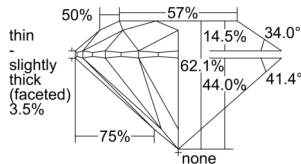

GIA®

FACSIMILE

GIA REPORT 1503254114

Verify this report at GIA.edu

GIA NATURAL DIAMOND DOSSIER®

August 22, 2024
GIA Report Number 1503254114
Shape and Cutting Style ..... Round Brilliant
Measurements ..... 4.29 - 4.31 x 2.67 mm

GRADING RESULTS

Carat Weight ..... 0.30 carat
Color Grade ..... J
Clarity Grade S11
Cut Grade ..... Excellent

ADDITIONAL GRADING INFORMATION

Polish ..... Excellent
Symmetry ..... Excellent
Fluorescence ..... Faint
Clarity Characteristics ..... Crystal, Feather
Inscription(s): GIA 1503254114

PROPORTIONS

Profile to actual proportions

GRADING SCALES

GIA COLOR SCALE	GIA CLARITY SCALE	GIA CUT SCALE	
D	FLAWLESS	EXCELLENT	
E	INTERNALLY FLAWLESS		
F		VVS₁	VERY GOOD
G	VVS₂		
H	VS₁	GOOD	
I	VS₂		
J	S1₁	FAIR	
K	S1₂		
L	I₁	POOR	
M	I₂		
N	I₃		
O			
P			
Q			
R			
S			
T			
U			
V			
W			
X			
Y			
Z