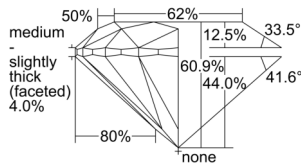

GIA®

FACSIMILE

GIA REPORT 1503254371

Verify this report at GIA.edu

GIA NATURAL DIAMOND DOSSIER®

August 22, 2024
GIA Report Number 1503254371
Shape and Cutting Style ..... Round Brilliant
Measurements ..... 5.08 - 5.12 x 3.11 mm

GRADING RESULTS

Carat Weight ..... 0.50 carat
Color Grade ..... G
Clarity Grade SI2
Cut Grade ..... Excellent

ADDITIONAL GRADING INFORMATION

Polish ..... Excellent
Symmetry ..... Excellent
Fluorescence ..... None
Clarity Characteristics ..... Crystal
Inscription(s): GIA 1503254371

PROPORTIONS

Profile to actual proportions

GRADING SCALES

GIA COLOR SCALE	GIA CLARITY SCALE	GIA CUT SCALE	
D	FLAWLESS	EXCELLENT	
E	INTERNALLY FLAWLESS		
F		VVS₁	VERY GOOD
G	VVS₂		
H	VS₁	GOOD	
I	VS₂		
J	SI₁	FAIR	
K	SI₂		
L	I₁	POOR	
M	I₂		
N	I₃		
O			
P			
Q			
R			
S			
T			
U			
V			
W			
X			
Y			
Z