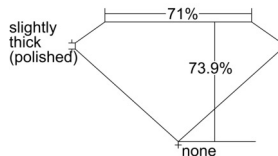

GIA®

FACSIMILE

GIA REPORT 1503254742

Verify this report at GIA.edu

GIA NATURAL DIAMOND DOSSIER®

August 22, 2024
GIA Report Number 1503254742
Shape and Cutting Style ..... Square Modified Brilliant
Measurements ..... 5.06 x 4.92 x 3.64 mm

GRADING RESULTS

Carat Weight ..... 0.80 carat
Color Grade ..... E
Clarity Grade VS2

ADDITIONAL GRADING INFORMATION

Polish ..... Excellent
Symmetry ..... Excellent
Fluorescence ..... Faint
Clarity Characteristics ..... Crystal, Cloud
Inscription(s): GIA 1503254742

PROPORTIONS

Profile not to actual proportions

GRADING SCALES

GIA COLOR SCALE		GIA CLARITY SCALE	
COLORLESS	D	VERY VERY SLIGHTLY INCLUDED	FLAWLESS
	E		INTERNALLY FLAWLESS
	F		VVS₁
	G		VVS₂
	H		VS₁
	I		VS₂
NEAR COLORLESS	J	VERY SLIGHTLY INCLUDED	SI₁
	K		SI₂
	L		I₁
	M		I₂
FAINT	N	SLIGHTLY INCLUDED	I₃
	O		
	P		
	Q		
VERY LIGHT	R	INCLUDED	
	S		
	T		
	U		
LIGHT	V		
	W		
	X		
	Y		
	Z