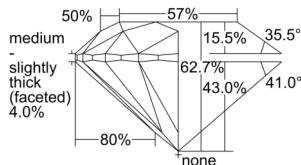

GIA®

FACSIMILE

GIA REPORT 1503254791

Verify this report at GIA.edu

GIA NATURAL DIAMOND DOSSIER®

September 16, 2024
GIA Report Number 1503254791
Shape and Cutting Style ..... Round Brilliant
Measurements ..... 6.15 - 6.18 x 3.86 mm

GRADING RESULTS

Carat Weight ..... 0.91 carat
Color Grade I
Clarity Grade VS2
Cut Grade ..... Excellent

ADDITIONAL GRADING INFORMATION

Polish ..... Excellent
Symmetry ..... Excellent
Fluorescence ..... Faint
Clarity Characteristics ..... Crystal
Inscription(s): GIA 1503254791

PROPORTIONS

Profile to actual proportions

GRADING SCALES

GIA COLOR SCALE	GIA CLARITY SCALE	GIA CUT SCALE	
D	FLAWLESS	EXCELLENT	
E	INTERNALLY FLAWLESS		
F		VVS₁	VERY GOOD
G	VVS₂		
H	VS₁	GOOD	
I	VS₂		
J	SI₁	FAIR	
K	SI₂		
L	I₁	POOR	
M			I₂
N	I₃		
O			
P			
Q			
R			
S			
T			
U			
V			
W			
X			
Y			
Z