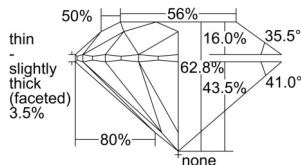

GIA®

FACSIMILE

GIA REPORT 1503257246

Verify this report at GIA.edu

GIA NATURAL DIAMOND DOSSIER®

August 22, 2024
GIA Report Number 1503257246
Shape and Cutting Style ..... Round Brilliant
Measurements ..... 4.48 - 4.52 x 2.83 mm

GRADING RESULTS

Carat Weight ..... 0.35 carat
Color Grade ..... E
Clarity Grade VS2
Cut Grade ..... Excellent

ADDITIONAL GRADING INFORMATION

Polish ..... Excellent
Symmetry ..... Excellent
Fluorescence ..... None
Clarity Characteristics ..... Cloud, Crystal
Inscription(s): GIA 1503257246

PROPORTIONS

Profile to actual proportions

GRADING SCALES

GIA COLOR SCALE	GIA CLARITY SCALE	GIA CUT SCALE	
D	FLAWLESS	EXCELLENT	
E	INTERNALLY FLAWLESS		
F		VVS₁	VERY GOOD
G	VVS₂		
H	VS₁	GOOD	
I	VS₂		
J	SI₁	FAIR	
K	SI₂		
L	I₁	POOR	
M	I₂		
N	I₃		
O			
P			
Q			
R			
S			
T			
U			
V			
W			
X			
Y			
Z