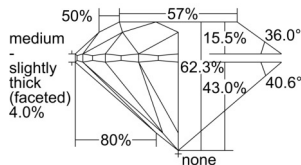

GIA®

FACSIMILE

GIA REPORT 1503257818

Verify this report at GIA.edu

GIA NATURAL DIAMOND DOSSIER®

August 22, 2024
GIA Report Number 1503257818
Shape and Cutting Style ..... Round Brilliant
Measurements ..... 4.26 - 4.28 x 2.66 mm

GRADING RESULTS

Carat Weight ..... 0.30 carat
Color Grade ..... F
Clarity Grade S11
Cut Grade ..... Excellent

ADDITIONAL GRADING INFORMATION

Polish ..... Excellent
Symmetry ..... Excellent
Fluorescence ..... None
Clarity Characteristics ..... Crystal
Inscription(s): GIA 1503257818

PROPORTIONS

Profile to actual proportions

GRADING SCALES

GIA COLOR SCALE	GIA CLARITY SCALE	GIA CUT SCALE	
D	FLAWLESS	EXCELLENT	
E	INTERNALLY FLAWLESS		
F		VVS₁	VERY GOOD
G	VVS₂		
H	VS₁	GOOD	
I	VS₂		
J	S1₁	FAIR	
K	S1₂		
L	I₁	POOR	
M	I₂		
N	I₃		
O			
P			
Q			
R			
S			
T			
U			
V			
W			
X			
Y			
Z