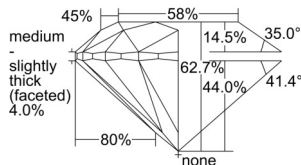

GIA®

FACSIMILE

GIA REPORT 1503262266

Verify this report at GIA.edu

GIA NATURAL DIAMOND DOSSIER®

August 23, 2024
GIA Report Number 1503262266
Shape and Cutting Style ..... Round Brilliant
Measurements ..... 4.88 - 4.92 x 3.07 mm

GRADING RESULTS

Carat Weight ..... 0.45 carat
Color Grade ..... D
Clarity Grade S11
Cut Grade ..... Excellent

ADDITIONAL GRADING INFORMATION

Polish ..... Excellent
Symmetry ..... Excellent
Fluorescence ..... Faint
Clarity Characteristics ..... Crystal
Inscription(s): GIA 1503262266

PROPORTIONS

Profile to actual proportions

GRADING SCALES

GIA COLOR SCALE	GIA CLARITY SCALE	GIA CUT SCALE	
D	FLAWLESS	EXCELLENT	
E	INTERNALLY FLAWLESS		
F		VVS₁	VERY GOOD
G	VVS₂		
H	VS₁	GOOD	
I	VS₂		
J	S1₁	FAIR	
K	S1₂		
L	I₁	POOR	
M	I₂		
N	I₃		
O			
P			
Q			
R			
S			
T			
U			
V			
W			
X			
Y			
Z