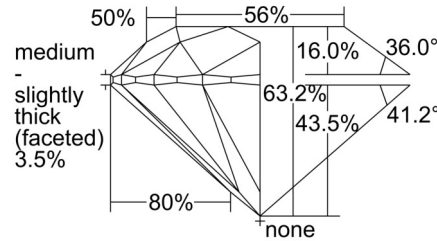

GIA NATURAL DIAMOND GRADING REPORT

August 26, 2024
 GIA Report Number 1503264231
 Shape and Cutting Style Round Brilliant
 Measurements 7.24 - 7.29 x 4.59 mm

GRADING RESULTS

Carat Weight 1.50 carat
 Color Grade H
 Clarity Grade VVS2
 Cut Grade Excellent

ADDITIONAL GRADING INFORMATION

Polish Excellent
 Symmetry Excellent
 Fluorescence None
 Inscription(s): GIA 1503264231

PROPORTIONS

Profile to actual proportions

CLARITY CHARACTERISTICS

KEY TO SYMBOLS*

- Pinpoint
- ~ Feather
- ∧ Indented Natural

* Red symbols denote internal characteristics (inclusions). Green or black symbols denote external characteristics (blemishes). Diagram is an approximate representation of the diamond, and symbols shown indicate type, position, and approximate size of clarity characteristics. All clarity characteristics may not be shown. Details of finish are not shown.