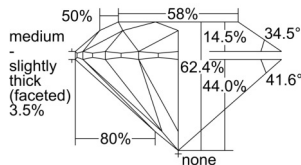

GIA®

FACSIMILE

GIA REPORT 1503265394

Verify this report at GIA.edu

GIA NATURAL DIAMOND DOSSIER®

September 02, 2024
GIA Report Number 1503265394
Shape and Cutting Style ..... Round Brilliant
Measurements ..... 5.05 - 5.10 x 3.17 mm

GRADING RESULTS

Carat Weight ..... 0.50 carat
Color Grade ..... G
Clarity Grade S11
Cut Grade ..... Excellent

ADDITIONAL GRADING INFORMATION

Polish ..... Excellent
Symmetry ..... Excellent
Fluorescence ..... None
Clarity Characteristics ..... Cloud, Crystal, Feather
Inscription(s): GIA 1503265394

PROPORTIONS

Profile to actual proportions

GRADING SCALES

GIA COLOR SCALE	GIA CLARITY SCALE	GIA CUT SCALE	
D	FLAWLESS	EXCELLENT	
E	INTERNALLY FLAWLESS		
F		VVS₁	VERY GOOD
G	VVS₂		
H	VS₁	GOOD	
I	VS₂		
J	S1₁	FAIR	
K	S1₂		
L	I₁	POOR	
M	I₂		
N	I₃		
O			
P			
Q			
R			
S			
T			
U			
V			
W			
X			
Y			
Z