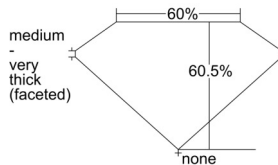

GIA®

FACSIMILE

GIA REPORT 1503269649

Verify this report at GIA.edu

GIA NATURAL DIAMOND DOSSIER®

August 27, 2024
GIA Report Number 1503269649
Shape and Cutting Style ..... Pear Brilliant
Measurements ..... 8.28 x 4.80 x 2.91 mm

GRADING RESULTS

Carat Weight ..... 0.70 carat
Color Grade ..... D
Clarity Grade ..... Internally Flawless

ADDITIONAL GRADING INFORMATION

Polish ..... Excellent
Symmetry ..... Excellent
Fluorescence ..... None
Clarity Characteristics... Surface Graining, Minor Details of Polish
Inscription(s): GIA 1503269649

PROPORTIONS

Profile not to actual proportions

GRADING SCALES

GIA COLOR SCALE		GIA CLARITY SCALE			
COLORLESS	D	VERY VERY SLIGHTLY INCLUDED	FLAWLESS		
	E		INTERNALLY FLAWLESS		
	F	VERY SLIGHTLY INCLUDED	VVS₁		
	G		VVS₂		
	H		VS₁		
	NEAR COLORLESS	I	SLIGHTLY INCLUDED	VS₂	
		J		SI₁	
		FAINT	K	INCLUDED	SI₂
			L		I₁
			M		I₂
VERT LIGHT	N	LIGHT	I₃		
	O				
	P				
	Q				
	R