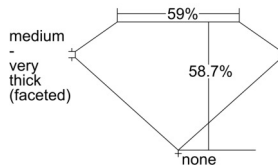

GIA®

FACSIMILE

GIA REPORT 1503272444

Verify this report at GIA.edu

GIA NATURAL DIAMOND DOSSIER®

August 26, 2024
GIA Report Number 1503272444
Shape and Cutting Style ..... Heart Brilliant
Measurements ..... 4.86 x 5.54 x 3.25 mm

GRADING RESULTS

Carat Weight ..... 0.51 carat
Color Grade ..... F
Clarity Grade VS2

ADDITIONAL GRADING INFORMATION

Polish ..... Excellent
Symmetry ..... Excellent
Fluorescence ..... None
Clarity Characteristics..... Cloud, Crystal, Feather
Inscription(s): GIA 1503272444

PROPORTIONS

Profile not to actual proportions

GRADING SCALES

GIA COLOR SCALE		GIA CLARITY SCALE		
NEAR COLORLESS	D	VERY VERY SLIGHTLY INCLUDED	FLAWLESS	
	E		INTERNALLY FLAWLESS	
	F	VERY SLIGHTLY INCLUDED	VVS₁	
	G		VVS₂	
	H		VS₁	
	FAINT	I	SLIGHTLY INCLUDED	VS₂
		J		SI₁
		K	INCLUDED	SI₂
		L		I₁
		M		I₂
LIGHT	N		I₃	
	O			
	P			
	Q			
	R			
	S			
	T			
	U			
	V			
	W			
	X			
	Y			
	Z