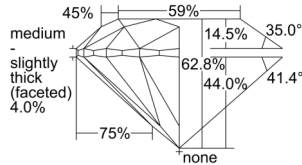

GIA®

FACSIMILE

GIA REPORT 1503274476

Verify this report at GIA.edu

GIA NATURAL DIAMOND DOSSIER®

August 28, 2024
GIA Report Number 1503274476
Shape and Cutting Style ..... Round Brilliant
Measurements ..... 5.37 - 5.41 x 3.39 mm

GRADING RESULTS

Carat Weight ..... 0.61 carat
Color Grade ..... G
Clarity Grade ..... Internally Flawless
Cut Grade ..... Excellent

ADDITIONAL GRADING INFORMATION

Polish ..... Excellent
Symmetry ..... Excellent
Fluorescence ..... None
Clarity Characteristics ..... Minor Details of Polish
Inspection(s): GIA 1503274476

PROPORTIONS

Profile to actual proportions

GRADING SCALES

GIA COLOR SCALE	GIA CLARITY SCALE	GIA CUT SCALE	
D	FLAWLESS	EXCELLENT	
E	INTERNALLY FLAWLESS		
F		VVS₁	VERY GOOD
G	VVS₂		
H	VS₁	GOOD	
I	VS₂		
J	SI₁	FAIR	
K	SI₂		
L	I₁	POOR	
M	I₂		
N	I₃		
O			
P			
Q			
R			
S			
T			
U			
V			
W			
X			
Y			
Z