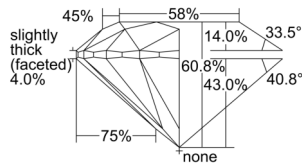

GIA®

FACSIMILE

GIA REPORT 1503275246

Verify this report at GIA.edu

GIA NATURAL DIAMOND DOSSIER®

August 28, 2024
GIA Report Number 1503275246
Shape and Cutting Style ..... Round Brilliant
Measurements ..... 5.09 - 5.11 x 3.10 mm

GRADING RESULTS

Carat Weight ..... 0.50 carat
Color Grade ..... F
Clarity Grade S11
Cut Grade ..... Excellent

ADDITIONAL GRADING INFORMATION

Polish ..... Excellent
Symmetry ..... Excellent
Fluorescence ..... None
Clarity Characteristics ..... Crystal, Feather
Inscription(s): GIA 1503275246

PROPORTIONS

Profile to actual proportions