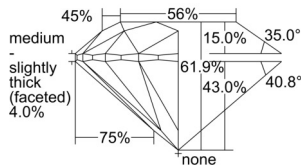

GIA®

FACSIMILE

GIA REPORT 1503276861

Verify this report at GIA.edu

GIA NATURAL DIAMOND DOSSIER®

August 29, 2024
GIA Report Number 1503276861
Shape and Cutting Style ..... Round Brilliant
Measurements ..... 4.73 - 4.75 x 2.94 mm

GRADING RESULTS

Carat Weight ..... 0.40 carat
Color Grade ..... E
Clarity Grade VS1
Cut Grade ..... Excellent

ADDITIONAL GRADING INFORMATION

Polish ..... Excellent
Symmetry ..... Excellent
Fluorescence ..... None
Clarity Characteristics..... Crystal, Needle, Pinpoint
Inscription(s): GIA 1503276861

PROPORTIONS

Profile to actual proportions

GRADING SCALES

GIA COLOR SCALE	GIA CLARITY SCALE	GIA CUT SCALE	
D	FLAWLESS	EXCELLENT	
E	INTERNALLY FLAWLESS		
F		VVS₁	VERY GOOD
G	VVS₂		
H	VS₁	GOOD	
I	VS₂		
J	SI₁	FAIR	
K	SI₂		
L	I₁	POOR	
M	I₂		
N	I₃		
O			
P			
Q			
R			
S			
T			
U			
V			
W			
X			
Y			
Z