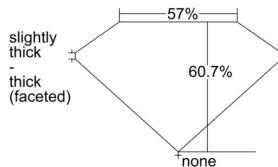

GIA®

FACSIMILE

GIA REPORT 1503281474

Verify this report at GIA.edu

GIA NATURAL DIAMOND DOSSIER®

August 26, 2024
GIA Report Number 1503281474
Shape and Cutting Style ..... Oval Brilliant
Measurements ..... 7.73 x 5.46 x 3.32 mm

GRADING RESULTS

Carat Weight ..... 0.90 carat
Color Grade I
Clarity Grade SI1

ADDITIONAL GRADING INFORMATION

Polish ..... Excellent
Symmetry ..... Excellent
Fluorescence ..... None
Clarity Characteristics..... Cloud, Crystal, Feather
Inscription(s): GIA 1503281474

PROPORTIONS

Profile not to actual proportions

GRADING SCALES

GIA COLOR SCALE		GIA CLARITY SCALE			
COLORLESS	D	VERY VERY SLIGHTLY INCLUDED	FLAWLESS		
	E		INTERNALLY FLAWLESS		
	F	VERY SLIGHTLY INCLUDED	VVS₁		
	G		VVS₂		
	H		VS₁		
	NEAR COLORLESS	I	SLIGHTLY INCLUDED	VS₂	
		J		SI₁	
		FAINT	K	INCLUDED	SI₂
			L		I₁
			M		I₂
VERT LIGHT	N	LIGHT	I₃		
	O				
	P				
	Q				
	R