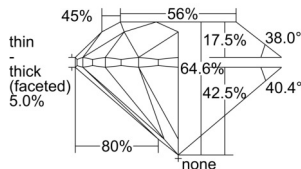

GIA®

FACSIMILE

GIA REPORT 1503285824

Verify this report at GIA.edu

GIA NATURAL DIAMOND DOSSIER®

August 26, 2024
GIA Report Number 1503285824
Shape and Cutting Style ..... Round Brilliant
Measurements ..... 4.58 - 4.61 x 2.97 mm

GRADING RESULTS

Carat Weight ..... 0.40 carat
Color Grade ..... E
Clarity Grade S11
Cut Grade ..... Very Good

ADDITIONAL GRADING INFORMATION

Polish ..... Excellent
Symmetry ..... Excellent
Fluorescence ..... None
Clarity Characteristics ..... Cloud
Inscription(s): GIA 1503285824

PROPORTIONS

Profile to actual proportions