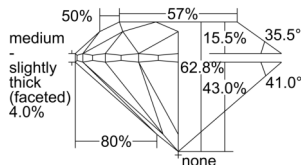

GIA®

FACSIMILE

GIA REPORT 1503286655

Verify this report at GIA.edu

GIA NATURAL DIAMOND DOSSIER®

August 28, 2024
GIA Report Number 1503286655
Shape and Cutting Style ..... Round Brilliant
Measurements ..... 4.39 - 4.40 x 2.76 mm

GRADING RESULTS

Carat Weight ..... 0.33 carat
Color Grade ..... H
Clarity Grade VS1
Cut Grade ..... Excellent

ADDITIONAL GRADING INFORMATION

Polish ..... Excellent
Symmetry ..... Excellent
Fluorescence ..... None
Clarity Characteristics ..... Cloud, Pinpoint
Inscription(s): GIA 1503286655

PROPORTIONS

Profile to actual proportions

GRADING SCALES

GIA COLOR SCALE

COLORLESS	D
	E
	F
	G
	H
	I
	J
NEAR COLORLESS	K
	L
	M
	N
	O
	P
	Q
	R
	S
	T
	U
	V
	W
	X
	Y
LIGHT	Z

GIA CLARITY SCALE

FLAWLESS	VERY VERY SLIGHTLY INCLUDED	VS₁	VS₂	VS₁	VS₂	SI₁	SI₂	I₁	I₂	I₃					
											FLAWLESS	FLAWLESS	VERY SLIGHTLY INCLUDED	SLIGHTLY INCLUDED	INCLUDED

GIA CUT SCALE

EXCELLENT
VERY GOOD
GOOD
FAIR
POOR