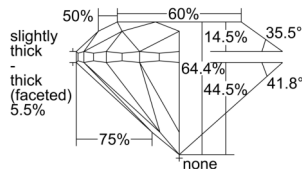

GIA®

FACSIMILE

GIA REPORT 1503292055

Verify this report at GIA.edu

GIA NATURAL DIAMOND DOSSIER®

August 27, 2024
GIA Report Number 1503292055
Shape and Cutting Style ..... Round Brilliant
Measurements ..... 4.93 - 4.99 x 3.19 mm

GRADING RESULTS

Carat Weight ..... 0.50 carat
Color Grade ..... E
Clarity Grade VVS1
Cut Grade ..... Very Good

ADDITIONAL GRADING INFORMATION

Polish ..... Excellent
Symmetry ..... Very Good
Fluorescence ..... Medium Blue
Clarity Characteristics ..... Cavity
Inscription(s): GIA 1503292055

PROPORTIONS

Profile to actual proportions