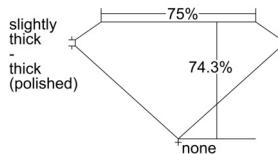

GIA®

FACSIMILE

GIA REPORT 1503298019

Verify this report at GIA.edu

GIA NATURAL DIAMOND DOSSIER®

August 28, 2024
GIA Report Number 1503298019
Shape and Cutting Style ..... Square Modified Brilliant
Measurements ..... 4.33 x 4.28 x 3.18 mm

GRADING RESULTS

Carat Weight ..... 0.50 carat
Color Grade ..... E
Clarity Grade VS1

ADDITIONAL GRADING INFORMATION

Polish ..... Excellent
Symmetry ..... Very Good
Fluorescence ..... None
Clarity Characteristics..... Feather, Cavity, Pinpoint
Inscription(s): GIA 1503298019

PROPORTIONS

Profile not to actual proportions

GRADING SCALES

GIA COLOR SCALE		GIA CLARITY SCALE		
COLORLESS	D	VERY VERY SLIGHTLY INCLUDED	FLAWLESS	
	E		INTERNALLY FLAWLESS	
	F		VS₁	
	G		VS₂	
	NEAR COLORLESS	H	VERY SLIGHTLY INCLUDED	VS₁
		I		VS₂
		J		SI₁
		K		SI₂
	FAINT	L	SLIGHTLY INCLUDED	I₁
		M		I₂
N		I₃		
O				
VERT LIGHT	P	INCLUDED		
	Q			
	R			
	S			
	T			
	U			
	V			
	W			
LIGHT	X			
	Y			
Z