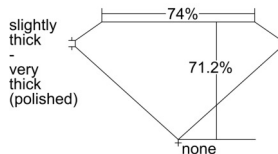

GIA®

FACSIMILE

GIA REPORT 1503298092

Verify this report at GIA.edu

GIA NATURAL DIAMOND DOSSIER®

August 28, 2024
GIA Report Number 1503298092
Shape and Cutting Style ..... Square Modified Brilliant
Measurements ..... 4.42 x 4.35 x 3.10 mm

GRADING RESULTS

Carat Weight ..... 0.50 carat
Color Grade ..... E
Clarity Grade VS1

ADDITIONAL GRADING INFORMATION

Polish ..... Excellent
Symmetry ..... Very Good
Fluorescence ..... None
Clarity Characteristics ..... Feather, Cloud
Inscription(s): GIA 1503298092

PROPORTIONS

Profile not to actual proportions

GRADING SCALES

GIA COLOR SCALE		GIA CLARITY SCALE			
COLORLESS	D	VERY VERY SLIGHTLY INCLUDED	FLAWLESS		
	E		INTERNALLY FLAWLESS		
	F	VERY SLIGHTLY INCLUDED	VVS₁		
	G		VVS₂		
	H		VS₁		
	NEAR COLORLESS	I	SLIGHTLY INCLUDED	VS₂	
		J		SI₁	
		FAINT	K	INCLUDED	SI₂
			L		I₁
			M		I₂
VERT LIGHT	N	LIGHT	I₃		
	O				
	P				
	Q				
	R