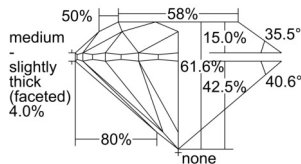

GIA®

FACSIMILE

GIA REPORT 1503299538

Verify this report at GIA.edu

GIA NATURAL DIAMOND DOSSIER®

August 30, 2024
GIA Report Number 1503299538
Shape and Cutting Style ..... Round Brilliant
Measurements ..... 4.32 - 4.35 x 2.67 mm

GRADING RESULTS

Carat Weight ..... 0.31 carat
Color Grade ..... E
Clarity Grade VS2
Cut Grade ..... Excellent

ADDITIONAL GRADING INFORMATION

Polish ..... Excellent
Symmetry ..... Excellent
Fluorescence ..... None
Clarity Characteristics ..... Cloud, Crystal
Inscription(s): GIA 1503299538

PROPORTIONS

Profile to actual proportions

GRADING SCALES

GIA COLOR SCALE	GIA CLARITY SCALE	GIA CUT SCALE	
D	FLAWLESS	EXCELLENT	
E	INTERNALLY FLAWLESS		
F		VVS₁	VERY GOOD
G	VVS₂		
H	VS₁	GOOD	
I	VS₂		
J	SI₁	FAIR	
K	SI₂		
L	I₁	POOR	
M			
N			
O	I₂		
P			
Q	I₃		
R			
S			
T			
U			
V			
W			
X			
Y			
Z