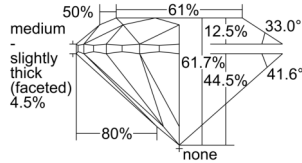

GIA®

FACSIMILE

GIA REPORT 1503302481

Verify this report at GIA.edu

GIA NATURAL DIAMOND DOSSIER®

August 30, 2024
GIA Report Number 1503302481
Shape and Cutting Style ..... Round Brilliant
Measurements ..... 5.06 - 5.10 x 3.13 mm

GRADING RESULTS

Carat Weight ..... 0.50 carat
Color Grade ..... F
Clarity Grade S11
Cut Grade ..... Excellent

ADDITIONAL GRADING INFORMATION

Polish ..... Excellent
Symmetry ..... Excellent
Fluorescence ..... None
Clarity Characteristics ..... Cloud, Crystal
Inscription(s): GIA 1503302481

PROPORTIONS

Profile to actual proportions