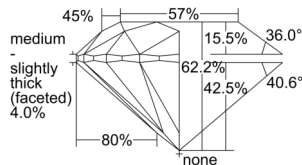

GIA®

FACSIMILE

GIA REPORT 1503309624

Verify this report at GIA.edu

GIA NATURAL DIAMOND DOSSIER®

August 29, 2024
GIA Report Number 1503309624
Shape and Cutting Style ..... Round Brilliant
Measurements ..... 4.31 - 4.35 x 2.69 mm

GRADING RESULTS

Carat Weight ..... 0.31 carat
Color Grade ..... G
Clarity Grade S11
Cut Grade ..... Excellent

ADDITIONAL GRADING INFORMATION

Polish ..... Excellent
Symmetry ..... Excellent
Fluorescence ..... None
Clarity Characteristics ..... Cloud
Inscription(s): GIA 1503309624

PROPORTIONS

Profile to actual proportions

GRADING SCALES

GIA COLOR SCALE	GIA CLARITY SCALE	GIA CUT SCALE	
D	FLAWLESS	EXCELLENT	
E	INTERNALLY FLAWLESS		
F		VVS₁	VERY GOOD
G	VVS₂		
H	VS₁	GOOD	
I	VS₂		
J	S1₁	FAIR	
K	S1₂		
L	I₁	POOR	
M	I₂		
N	I₃		
O			
P			
Q			
R			
S			
T			
U			
V			
W			
X			
Y			
Z