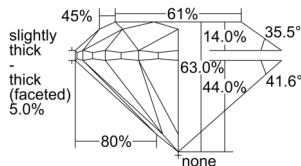

GIA®

FACSIMILE

GIA REPORT 1503314061

Verify this report at GIA.edu

GIA NATURAL DIAMOND DOSSIER®

September 03, 2024
GIA Report Number 1503314061
Shape and Cutting Style ..... Round Brilliant
Measurements ..... 4.24 - 4.28 x 2.69 mm

GRADING RESULTS

Carat Weight ..... 0.31 carat
Color Grade ..... E
Clarity Grade VVS2
Cut Grade ..... Very Good

ADDITIONAL GRADING INFORMATION

Polish ..... Very Good
Symmetry ..... Very Good
Fluorescence ..... Medium Blue
Clarity Characteristics..... Needle, Pinpoint, Surface Graining
Inspection(s): GIA 1503314061

PROPORTIONS

Profile to actual proportions