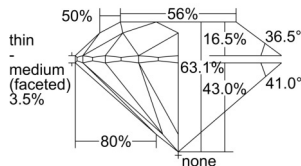

GIA®

FACSIMILE

GIA REPORT 1503320641

Verify this report at GIA.edu

GIA NATURAL DIAMOND DOSSIER®

August 30, 2024
GIA Report Number 1503320641
Shape and Cutting Style ..... Round Brilliant
Measurements ..... 4.67 - 4.70 x 2.96 mm

GRADING RESULTS

Carat Weight ..... 0.40 carat
Color Grade ..... F
Clarity Grade VS2
Cut Grade ..... Excellent

ADDITIONAL GRADING INFORMATION

Polish ..... Excellent
Symmetry ..... Excellent
Fluorescence ..... None
Clarity Characteristics ..... Cloud
Inscription(s): GIA 1503320641

PROPORTIONS

Profile to actual proportions