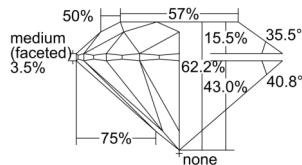

GIA®

FACSIMILE

GIA REPORT 1503322136

Verify this report at GIA.edu

GIA NATURAL DIAMOND DOSSIER®

September 02, 2024
GIA Report Number 1503322136
Shape and Cutting Style ..... Round Brilliant
Measurements ..... 4.31 - 4.34 x 2.69 mm

GRADING RESULTS

Carat Weight ..... 0.31 carat
Color Grade ..... D
Clarity Grade S11
Cut Grade ..... Excellent

ADDITIONAL GRADING INFORMATION

Polish ..... Excellent
Symmetry ..... Excellent
Fluorescence ..... None
Clarity Characteristics ..... Crystal
Inscription(s): GIA 1503322136

PROPORTIONS

Profile to actual proportions