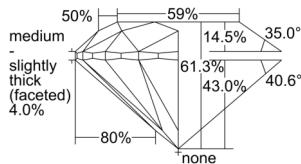

GIA®

FACSIMILE

GIA REPORT 1503323246

Verify this report at GIA.edu

GIA NATURAL DIAMOND DOSSIER®

August 30, 2024
GIA Report Number 1503323246
Shape and Cutting Style ..... Round Brilliant
Measurements ..... 4.68 - 4.72 x 2.88 mm

GRADING RESULTS

Carat Weight ..... 0.40 carat
Color Grade ..... E
Clarity Grade S11
Cut Grade ..... Excellent

ADDITIONAL GRADING INFORMATION

Polish ..... Excellent
Symmetry ..... Very Good
Fluorescence ..... None
Clarity Characteristics ..... Cloud
Inscription(s): GIA 1503323246

PROPORTIONS

Profile to actual proportions

GRADING SCALES

GIA COLOR SCALE	GIA CLARITY SCALE	GIA CUT SCALE	
D	FLAWLESS	EXCELLENT	
E	INTERNALLY FLAWLESS		
F		VVS₁	VERY GOOD
G	VVS₂		
H	VS₁	GOOD	
I	VS₂		
J	S1₁	FAIR	
K	S1₂		
L	I₁	POOR	
M	I₂		
N	I₃		
O			
P			
Q			
R			
S			
T			
U			
V			
W			
X			
Y			
Z