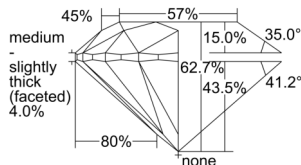

GIA®

FACSIMILE

GIA REPORT 1503328423

Verify this report at GIA.edu

GIA NATURAL DIAMOND DOSSIER®

September 02, 2024
GIA Report Number 1503328423
Shape and Cutting Style ..... Round Brilliant
Measurements ..... 4.27 - 4.29 x 2.68 mm

GRADING RESULTS

Carat Weight ..... 0.30 carat
Color Grade I
Clarity Grade VVS1
Cut Grade ..... Excellent

ADDITIONAL GRADING INFORMATION

Polish ..... Excellent
Symmetry ..... Excellent
Fluorescence ..... None
Clarity Characteristics ..... Pinpoint, Feather
Inscription(s): GIA 1503328423

PROPORTIONS

Profile to actual proportions

GRADING SCALES

GIA COLOR SCALE	GIA CLARITY SCALE	GIA CUT SCALE
D	FLAWLESS	EXCELLENT
E	FLAWLESS	
F	INTERNALLY FLAWLESS	VERY GOOD
G	FLAWLESS	
H	VVS₁	GOOD
I	VVS₂	
J	VS₁	FAIR
K	VS₂	
L	SI₁	POOR
M	SI₂	
N	I₁	
O	I₂	
P	I₃	
Q		
R		
S		
T		
U		
V		
W		
X		
Y		
Z