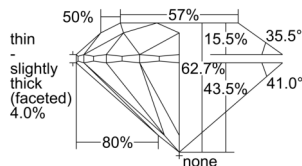

GIA®

FACSIMILE

GIA REPORT 1503329211

Verify this report at GIA.edu

GIA NATURAL DIAMOND DOSSIER®

September 02, 2024
GIA Report Number 1503329211
Shape and Cutting Style ..... Round Brilliant
Measurements ..... 4.23 - 4.27 x 2.67 mm

GRADING RESULTS

Carat Weight ..... 0.30 carat
Color Grade ..... F
Clarity Grade S11
Cut Grade ..... Excellent

ADDITIONAL GRADING INFORMATION

Polish ..... Excellent
Symmetry ..... Excellent
Fluorescence ..... None
Clarity Characteristics ..... Cloud, Crystal
Inscription(s): GIA 1503329211

PROPORTIONS

Profile to actual proportions

GRADING SCALES

GIA COLOR SCALE	GIA CLARITY SCALE	GIA CUT SCALE	
D	FLAWLESS	EXCELLENT	
E	INTERNALLY FLAWLESS		
F		VVS₁	VERY GOOD
G	VVS₂		
H	VS₁	GOOD	
I	VS₂		
J	S1₁	FAIR	
K	S1₂		
L	I₁	POOR	
M	I₂		
N	I₃		
O			
P			
Q			
R			
S			
T			
U			
V			
W			
X			
Y			
Z