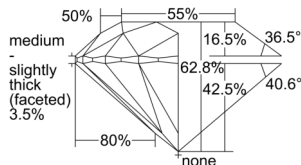

GIA®

FACSIMILE

GIA REPORT 1503330701

Verify this report at GIA.edu

GIA NATURAL DIAMOND DOSSIER®

September 02, 2024
GIA Report Number 1503330701
Shape and Cutting Style ..... Round Brilliant
Measurements ..... 4.68 - 4.69 x 2.94 mm

GRADING RESULTS

Carat Weight ..... 0.40 carat
Color Grade ..... F
Clarity Grade VVS1
Cut Grade ..... Excellent

ADDITIONAL GRADING INFORMATION

Polish ..... Excellent
Symmetry ..... Excellent
Fluorescence ..... Faint
Clarity Characteristics ..... Pinpoint, Feather
Inscription(s): GIA 1503330701

PROPORTIONS

Profile to actual proportions

GRADING SCALES

GIA COLOR SCALE	GIA CLARITY SCALE	GIA CUT SCALE
D	FLAWLESS	EXCELLENT
E	INTERNALLY FLAWLESS	
F	VVS₁	VERY GOOD
G		
H	VS₁	GOOD
I		
J	VS₂	FAIR
K		
L	SI₁	POOR
M		
N	I₁	
O		
P	I₂	
Q		
R	I₃	
S		
T		
U		
V		
W		
X		
Y		
Z