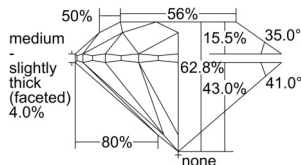

GIA®

FACSIMILE

GIA REPORT 1503330743

Verify this report at GIA.edu

GIA NATURAL DIAMOND DOSSIER®

September 02, 2024
GIA Report Number 1503330743
Shape and Cutting Style ..... Round Brilliant
Measurements ..... 4.22 - 4.28 x 2.67 mm

GRADING RESULTS

Carat Weight ..... 0.30 carat
Color Grade ..... F
Clarity Grade S11
Cut Grade ..... Excellent

ADDITIONAL GRADING INFORMATION

Polish ..... Excellent
Symmetry ..... Very Good
Fluorescence ..... None
Clarity Characteristics ..... Cloud, Feather
Inscription(s): GIA 1503330743

PROPORTIONS

Profile to actual proportions

GRADING SCALES

GIA COLOR SCALE	GIA CLARITY SCALE	GIA CUT SCALE	
D	FLAWLESS	EXCELLENT	
E	INTERNALLY FLAWLESS		
F		VVS₁	VERY GOOD
G	VVS₂		
H	VS₁	GOOD	
I	VS₂		
J	S1₁	FAIR	
K	S1₂		
L	I₁	POOR	
M	I₂		
N	I₃		
O			
P			
Q			
R			
S			
T			
U			
V			
W			
X			
Y			
Z