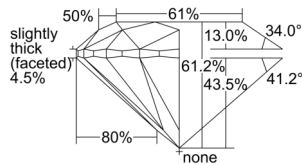

GIA®

FACSIMILE

GIA REPORT 1503332631

Verify this report at GIA.edu

GIA NATURAL DIAMOND DOSSIER®

September 03, 2024
GIA Report Number 1503332631
Shape and Cutting Style ..... Round Brilliant
Measurements ..... 5.09 - 5.10 x 3.12 mm

GRADING RESULTS

Carat Weight ..... 0.50 carat
Color Grade ..... G
Clarity Grade VS1
Cut Grade ..... Excellent

ADDITIONAL GRADING INFORMATION

Polish ..... Excellent
Symmetry ..... Excellent
Fluorescence ..... None
Clarity Characteristics ..... Cloud
Inscription(s): GIA 1503332631

PROPORTIONS

Profile to actual proportions

GRADING SCALES

GIA COLOR SCALE	GIA CLARITY SCALE	GIA CUT SCALE	
D	FLAWLESS	EXCELLENT	
E	INTERNALLY FLAWLESS		
F		VVS₁	VERY GOOD
G	VVS₂		
H	VS₁	GOOD	
I	VS₂		
J	SI₁	FAIR	
K	SI₂		
L	I₁	POOR	
M			I₂
N	I₃		
O			
P			
Q			
R			
S			
T			
U			
V			
W			
X			
Y			
Z