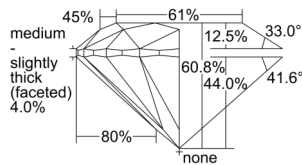

GIA®

FACSIMILE

GIA REPORT 1503334751

Verify this report at GIA.edu

GIA NATURAL DIAMOND DOSSIER®

September 03, 2024
GIA Report Number 1503334751
Shape and Cutting Style ..... Round Brilliant
Measurements ..... 5.34 - 5.36 x 3.25 mm

GRADING RESULTS

Carat Weight ..... 0.57 carat
Color Grade ..... E
Clarity Grade S11
Cut Grade ..... Excellent

ADDITIONAL GRADING INFORMATION

Polish ..... Excellent
Symmetry ..... Excellent
Fluorescence ..... None
Clarity Characteristics ..... Cloud, Crystal, Knot
Inscription(s): GIA 1503334751

PROPORTIONS

Profile to actual proportions

GRADING SCALES

GIA COLOR SCALE	GIA CLARITY SCALE	GIA CUT SCALE	
D	FLAWLESS	EXCELLENT	
E	INTERNALLY FLAWLESS		
F		VVS₁	VERY GOOD
G	VVS₂		
H	VS₁	GOOD	
I	VS₂		
J	S1₁	FAIR	
K	S1₂		
L	I₁	POOR	
M	I₂		
N	I₃		
O			
P			
Q			
R			
S			
T			
U			
V			
W			
X			
Y			
Z