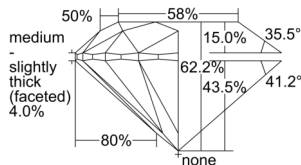

GIA®

FACSIMILE

GIA REPORT 1503340307

Verify this report at GIA.edu

GIA NATURAL DIAMOND DOSSIER®

September 03, 2024
GIA Report Number 1503340307
Shape and Cutting Style ..... Round Brilliant
Measurements ..... 5.39 - 5.43 x 3.36 mm

GRADING RESULTS

Carat Weight ..... 0.61 carat
Color Grade ..... D
Clarity Grade VS1
Cut Grade ..... Excellent

ADDITIONAL GRADING INFORMATION

Polish ..... Excellent
Symmetry ..... Excellent
Fluorescence ..... None
Clarity Characteristics..... Crystal, Cloud, Pinpoint, Needle
Inscription(s): GIA 1503340307

PROPORTIONS

Profile to actual proportions

GRADING SCALES

GIA COLOR SCALE	GIA CLARITY SCALE	GIA CUT SCALE	
D	FLAWLESS	EXCELLENT	
E	INTERNALLY FLAWLESS		
F		VVS₁	VERY GOOD
G	VVS₂		
H	VS₁	GOOD	
I	VS₂		
J	SI₁	FAIR	
K	SI₂		
L	I₁	POOR	
M			
N			
O	I₂		
P			
Q			
R	I₃		
S			
T			
U			
V			
W			
X			
Y			
Z