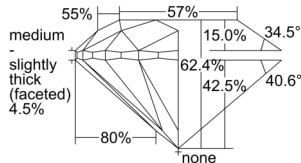

GIA®

FACSIMILE

GIA REPORT 1503347474

Verify this report at GIA.edu

GIA NATURAL DIAMOND DOSSIER®

September 04, 2024
GIA Report Number 1503347474
Shape and Cutting Style ..... Round Brilliant
Measurements ..... 4.66 - 4.69 x 2.92 mm

GRADING RESULTS

Carat Weight ..... 0.40 carat
Color Grade ..... E
Clarity Grade S11
Cut Grade ..... Excellent

ADDITIONAL GRADING INFORMATION

Polish ..... Excellent
Symmetry ..... Excellent
Fluorescence ..... None
Clarity Characteristics ..... Cloud, Crystal, Feather
Inscription(s): GIA 1503347474

PROPORTIONS

Profile to actual proportions

GRADING SCALES

GIA COLOR SCALE	GIA CLARITY SCALE	GIA CUT SCALE
D	FLAWLESS	EXCELLENT
E	INTERNALLY FLAWLESS	
F	VVS₁	VERY GOOD
G		
H	VS₁	GOOD
I		
J	VS₂	FAIR
K		
L	SI₁	POOR
M		
N	I₁	
O		
P	I₂	
Q		
R	I₃	
S		
T		
U		
V		
W		
X		
Y		
Z