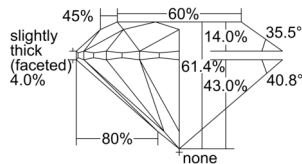

GIA®

FACSIMILE

GIA REPORT 1503347631

Verify this report at GIA.edu

GIA NATURAL DIAMOND DOSSIER®

September 04, 2024
GIA Report Number 1503347631
Shape and Cutting Style ..... Round Brilliant
Measurements ..... 4.39 - 4.42 x 2.70 mm

GRADING RESULTS

Carat Weight ..... 0.32 carat
Color Grade ..... F
Clarity Grade VS1
Cut Grade ..... Excellent

ADDITIONAL GRADING INFORMATION

Polish ..... Excellent
Symmetry ..... Excellent
Fluorescence ..... None
Clarity Characteristics..... Crystal, Feather, Needle, Pinpoint
Inscription(s): GIA 1503347631

PROPORTIONS

Profile to actual proportions

GRADING SCALES

GIA COLOR SCALE	GIA CLARITY SCALE	GIA CUT SCALE	
D	FLAWLESS	EXCELLENT	
E	INTERNALLY FLAWLESS		
F		VVS₁	VERY GOOD
G	VVS₂		
H	VS₁	GOOD	
I	VS₂		
J	SI₁	FAIR	
K	SI₂		
L	I₁	POOR	
M	I₂		
N	I₃		
O			
P			
Q			
R			
S			
T			
U			
V			
W			
X			
Y			
Z