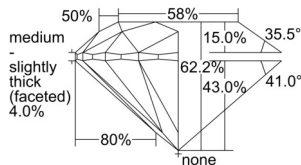

GIA®

FACSIMILE

GIA REPORT 1503348118

Verify this report at GIA.edu

GIA NATURAL DIAMOND DOSSIER®

September 04, 2024
GIA Report Number 1503348118
Shape and Cutting Style ..... Round Brilliant
Measurements ..... 5.06 - 5.09 x 3.16 mm

GRADING RESULTS

Carat Weight ..... 0.50 carat
Color Grade I
Clarity Grade VS1
Cut Grade ..... Excellent

ADDITIONAL GRADING INFORMATION

Polish ..... Excellent
Symmetry ..... Excellent
Fluorescence ..... None
Clarity Characteristics..... Crystal, Cloud, Feather, Needle
Inspection(s): GIA 1503348118

PROPORTIONS

Profile to actual proportions