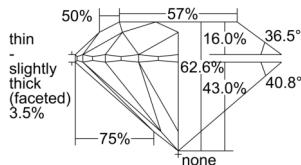

GIA®

FACSIMILE

GIA REPORT 1503357246

Verify this report at GIA.edu

GIA NATURAL DIAMOND DOSSIER®

September 05, 2024
GIA Report Number 1503357246
Shape and Cutting Style ..... Round Brilliant
Measurements ..... 4.68 - 4.71 x 2.94 mm

GRADING RESULTS

Carat Weight ..... 0.40 carat
Color Grade ..... G
Clarity Grade S11
Cut Grade ..... Excellent

ADDITIONAL GRADING INFORMATION

Polish ..... Excellent
Symmetry ..... Excellent
Fluorescence ..... None
Clarity Characteristics ..... Feather, Crystal, Cloud
Inscription(s): GIA 1503357246

PROPORTIONS

Profile to actual proportions

GRADING SCALES

GIA COLOR SCALE	GIA CLARITY SCALE	GIA CUT SCALE
COLOURLESS	FLAWLESS	EXCELLENT
D	INTERNALLY FLAWLESS	
E	VVS₁	VERY GOOD
F		
G	VVS₂	
H	VS₁	GOOD
I		
J	VS₂	
K	SI₁	FAIR
L		
M	SI₂	
N	I₁	POOR
O		
P	I₂	
Q	I₃	
R		
S		
T		
U		
V		
W		
X		
Y		
Z