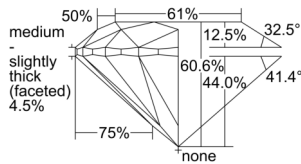

GIA®

FACSIMILE

GIA REPORT 1503360807

Verify this report at GIA.edu

GIA NATURAL DIAMOND DOSSIER®

September 09, 2024
GIA Report Number 1503360807
Shape and Cutting Style ..... Round Brilliant
Measurements ..... 4.74 - 4.75 x 2.87 mm

GRADING RESULTS

Carat Weight ..... 0.40 carat
Color Grade ..... F
Clarity Grade S11
Cut Grade ..... Excellent

ADDITIONAL GRADING INFORMATION

Polish ..... Excellent
Symmetry ..... Excellent
Fluorescence ..... None
Clarity Characteristics..... Indented Natural, Cloud, Feather
Inscription(s): GIA 1503360807

PROPORTIONS

Profile to actual proportions

GRADING SCALES

GIA COLOR SCALE	GIA CLARITY SCALE	GIA CUT SCALE	
D	FLAWLESS	EXCELLENT	
E	INTERNALLY FLAWLESS		
F		VVS₁	VERY GOOD
G	VVS₂		
H	VS₁	GOOD	
I	VS₂		
J	S1₁	FAIR	
K	S1₂		
L	I₁	POOR	
M	I₂		
N	I₃		
O			
P			
Q			
R			
S			
T			
U			
V			
W			
X			
Y			
Z