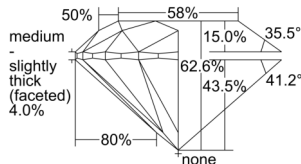

GIA®

FACSIMILE

GIA REPORT 1503362364

Verify this report at GIA.edu

GIA NATURAL DIAMOND DOSSIER®

September 06, 2024
GIA Report Number 1503362364
Shape and Cutting Style ..... Round Brilliant
Measurements ..... 4.26 - 4.29 x 2.68 mm

GRADING RESULTS

Carat Weight ..... 0.30 carat
Color Grade I
Clarity Grade S11
Cut Grade ..... Excellent

ADDITIONAL GRADING INFORMATION

Polish ..... Excellent
Symmetry ..... Excellent
Fluorescence ..... None
Clarity Characteristics ..... Feather
Inscription(s): GIA 1503362364

PROPORTIONS

Profile to actual proportions

GRADING SCALES

GIA COLOR SCALE	GIA CLARITY SCALE	GIA CUT SCALE	
D	FLAWLESS	EXCELLENT	
E	INTERNALLY FLAWLESS		
F		VVS₁	VERY GOOD
G	VVS₂		
H	VS₁	GOOD	
I	VS₂		
J	S1₁	FAIR	
K	S1₂		
L	I₁	POOR	
M	I₂		
N	I₃		
O			
P			
Q			
R			
S			
T			
U			
V			
W			
X			
Y			
Z